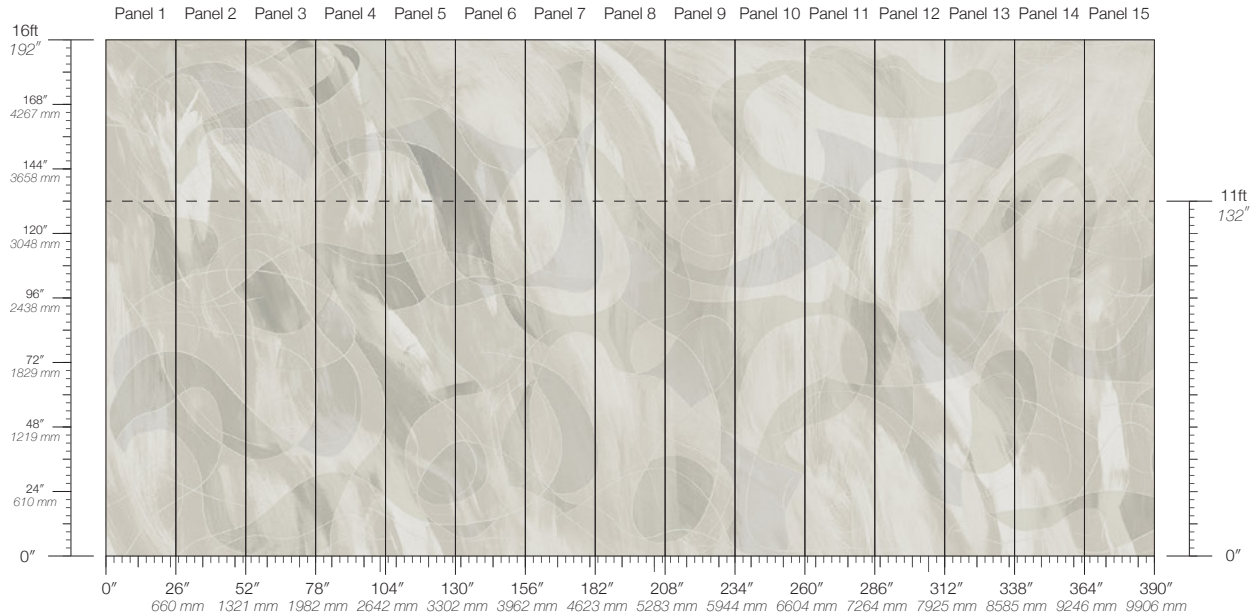

Oblique Skew

Suitable for residential and some commercial projects

COLOR
Skew

STOCK
Made to order

MAINTENANCE
Water-based cleanser

CONTACT
sales@calicowallpaper.com
+1 718 243 1705

ITEM
5045

LEAD TIME
4 weeks to print

ENVIRONMENTAL
FSC Certified Content

57 Lispenard Street
New York, NY 10013 USA

CONTENT
Clay-Coated Paper

MINIMUM
1 panel

SPECS
100% Cellulose face
Non-woven backing
7.1 oz per linear yard
117 g per linear meter
Smooth surface texture

DISCLAIMER
Refer to our website to see the full mural artwork. Reference the physical sample for color and texture. Panel maps represent mural artwork only.

PANEL WIDTH
26" / 661 mm trimmed

PRICE
Available upon request

PANEL HEIGHT
132" / 3353 mm standard
192" / 4877 mm extended

ORIGIN
USA

TESTING
(US) ASTM E84 Adhered Class A

REPEAT
Non-repeating

DETAILS
Custom options available